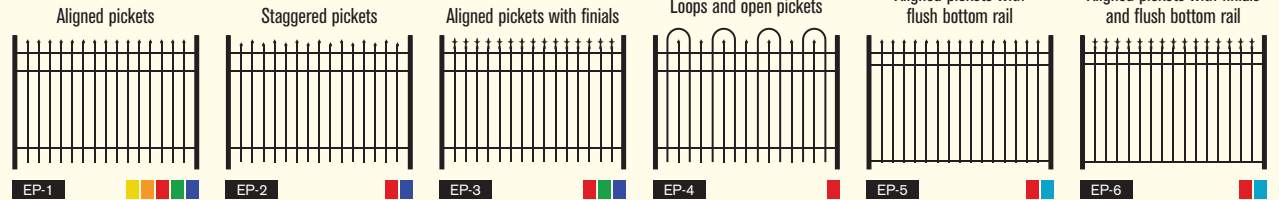

ASSA ABLOY

ORNAMENTAL FENCES OF DISTINCTION™

Call Toll Free 800-344-2242

ALUMINUM FENCE STYLE GUIDE

ALUMINUM FENCE

Exposed Picket Designs

These designs have no top rail, and are classic “wrought iron” designs that have been used for over 100 years.

Covered Picket Designs

A smooth top rail makes these styles perfect around pools. These are our most popular designs because of this. Their aluminum construction makes them ideal for pool enclosures since they can never rust.

Specialty Designs

These fences have a narrower space between the pickets to keep pets inside your yard. The spacing also makes it very difficult for children to obtain a foothold on the fence.

AVAILABLE GRADES