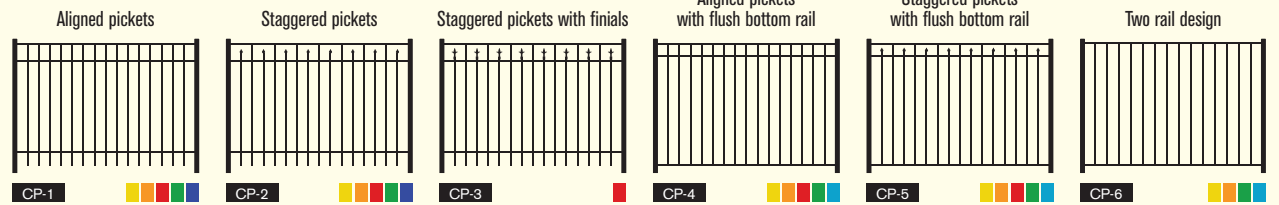

ASSA ABLOY

ORNAMENTAL FENCES OF DISTINCTION™

Call Toll Free 800-344-2242

ALUMINUM FENCE STYLE GUIDE

ALUMINUM FENCE

Exposed Picket Designs

These designs have no top rail, and are classic “wrought iron” designs that have been used for over 100 years.

Covered Picket Designs

A smooth top rail makes these styles perfect around pools. These are our most popular designs because of this. Their aluminum construction makes them ideal for pool enclosures since they can never rust.

Specialty Designs

These fences have a narrower space between the pickets to keep pets inside your yard. The spacing also makes it very difficult for children to obtain a foothold on the fence.

AVAILABLE GRADES