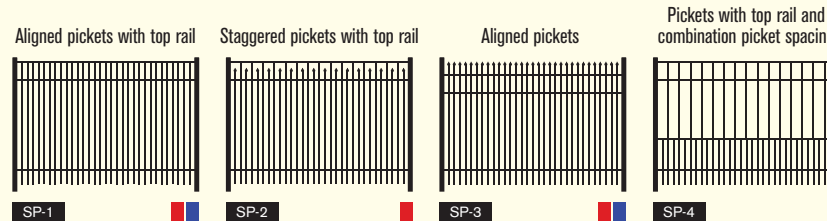

ASSA ABLOY

ORNAMENTAL FENCES OF DISTINCTION™

Call Toll Free 800-344-2242

ALUMINUM FENCE STYLE GUIDE

ALUMINUM FENCE

Exposed Picket Designs

These designs have no top rail, and are classic “wrought iron” designs that have been used for over 100 years.

Covered Picket Designs

A smooth top rail makes these styles perfect around pools. These are our most popular designs because of this. Their aluminum construction makes them ideal for pool enclosures since they can never rust.

Specialty Designs

These fences have a narrower space between the pickets to keep pets inside your yard. The spacing also makes it very difficult for children to obtain a foothold on the fence.

AVAILABLE GRADES