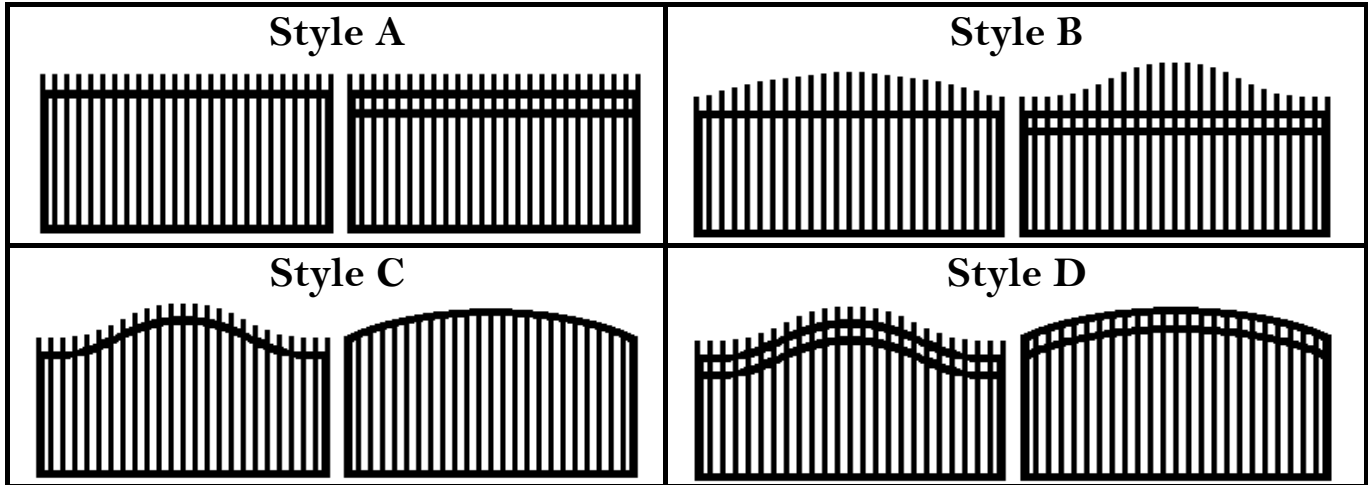

CUSTOM MADE ORNAMENTAL GATES

Made with Galvanized, Black or Aluminum Square Tubing

Aluminum Gate Pricing - **Add 35%** To Any Steel Gate Price

Standard Specifications - 3/4" pickets (approx. 5" on center) --- 1-1/2" Frame --- Press Spear Pickets

Pricing An Ornamental Gate

Follow Steps 1 - 4 (gate Price = Step 1 + Step 2 + Step 3 + Step 4)

1) Choose a style from the ornamental gates above

Starting prices for the ornamental gate styles

Style A: Square Frame Swing Open Gate: **\$70.00** per linear foot - up to 6' tall

Style B: Square Frame Swing Open Gate With Arch Top Pickets: **\$70.00** per linear foot - up to 6' tall

Style C: Arch Frame Swing Open Gate: **\$85.00** per linear foot - up to 6' tall

Style D: Double Arch Frame Swing Open Gate: **\$100.00** per linear foot - up to 6' tall